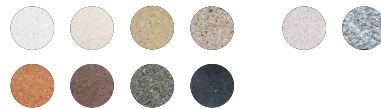

**DEMETRA M**

Card code: OPAAR115 with leveling system / OPAAR164 without leveling system  
 Design code:  
 Designer: Bellitalia Design

Description: Demetra M chair, made of Reconstituted Precious Stone or Reconstituted Granite Stone, square in shape, with a base with or without levelling system. Demetra M, in the variant with levelling, can be equipped with LED lighting. It can be combined with the other elements of the Demetra collection.

Dimensions: L 600 mm  
 W 600 mm  
 H 490 mm  
 380 kg

Materials: RECONSTITUTED PRECIOUS STONES RECONSTITUTED GRANITE STONES

RECONSTITUTED PRECIOUS STONES: White Carrara, Botticino, Red Verona, Yellow Mori, Porphyry, Alpine Green, Venetian, Ebony Black  
 RECONSTITUTED GRANITE STONES: White Granite, Grey Granite